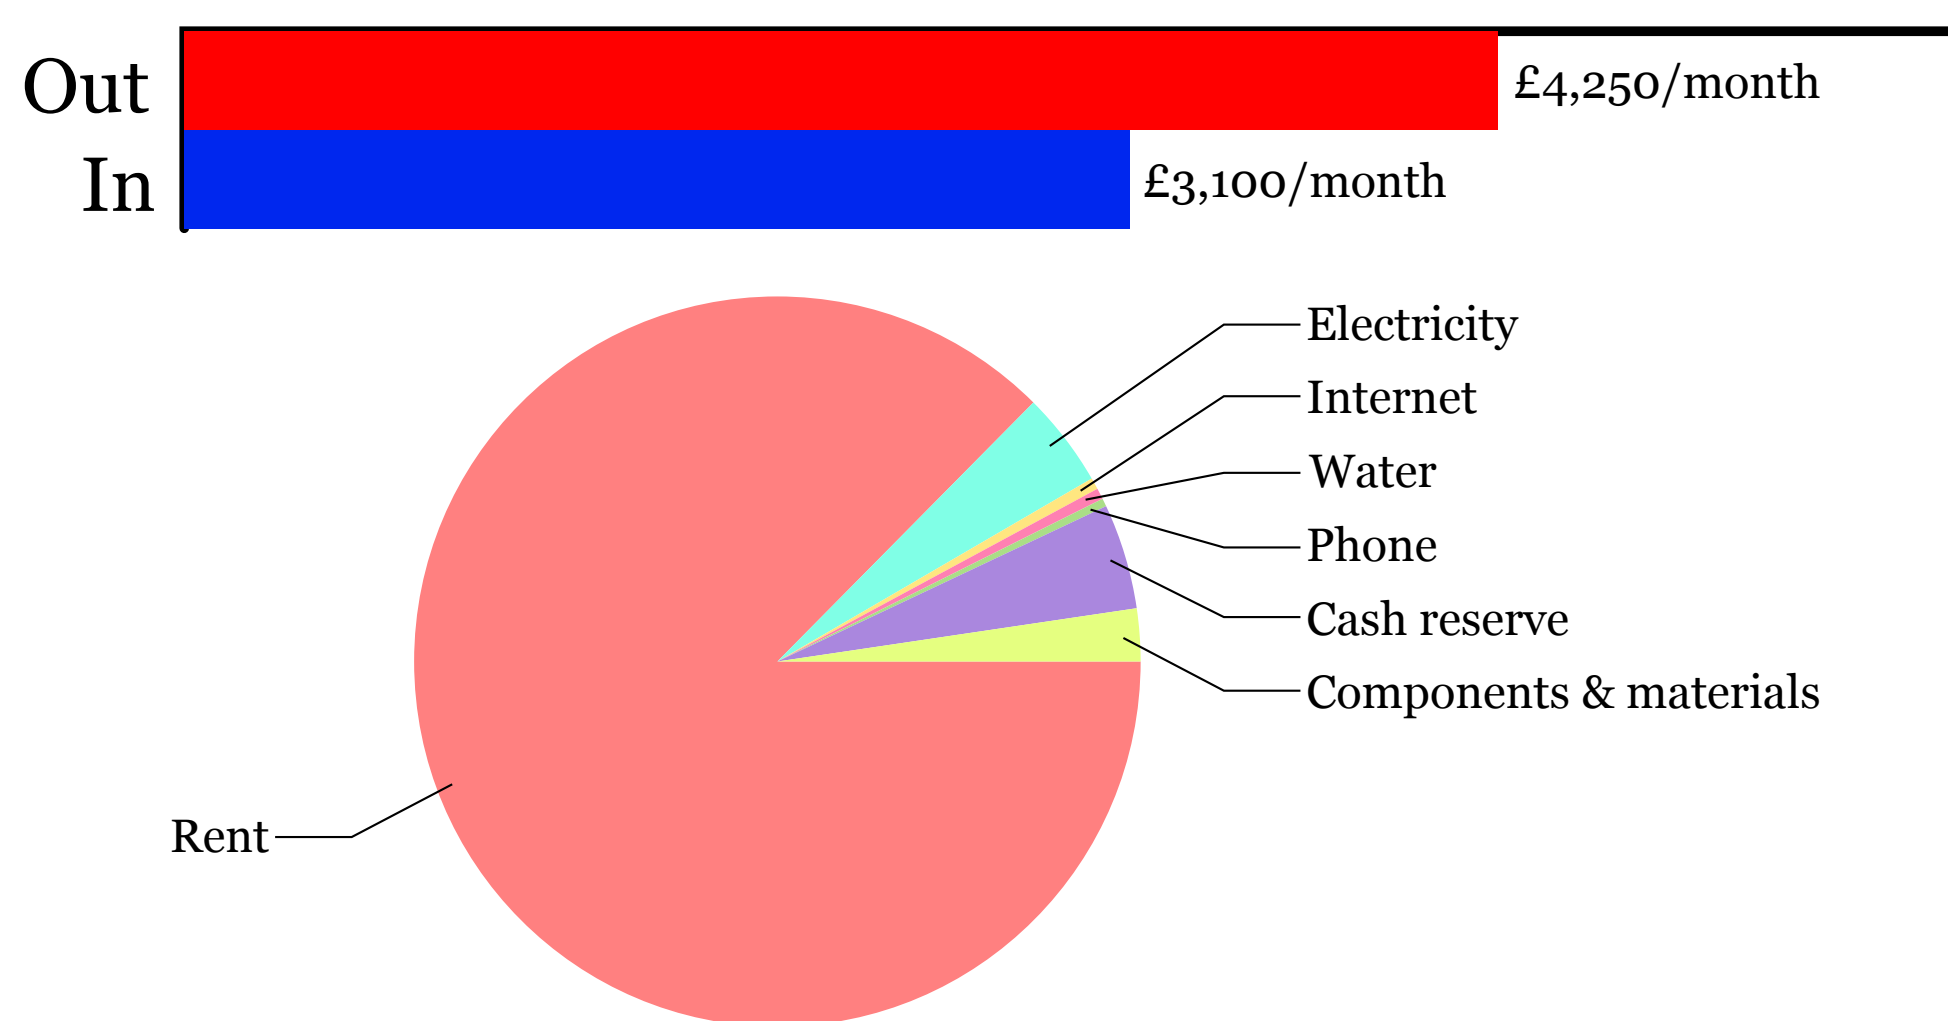

# THE COST OF HACKING

The Hackspace is funded by your membership subscriptions & donations.  
Expanding into Laboratory 23 has increased our costs significantly.  
This is a problem.

## HOW YOU CAN HELP

- ★ If you're a member, increase your subscription by £7 a month. If everyone did this we'd be in the black.
- ★ Tell your friends about the Hackspace and encourage them to join.
- ★ Sell a kidney. You've got another one.
- ★ Volunteer to run a workshop on your area of expertise.
- ★ If you're not a member, sign up. You'll get 24/7 access to the Hackspace, a storage box for your projects, and warm fuzzy feelings. Pay what you like – £20 per month is recommended, but £5 per month is the minimum.
- ★ Let us know if there's something you'd like added to or changed in the Hackspace that would convince you to contribute more each month.